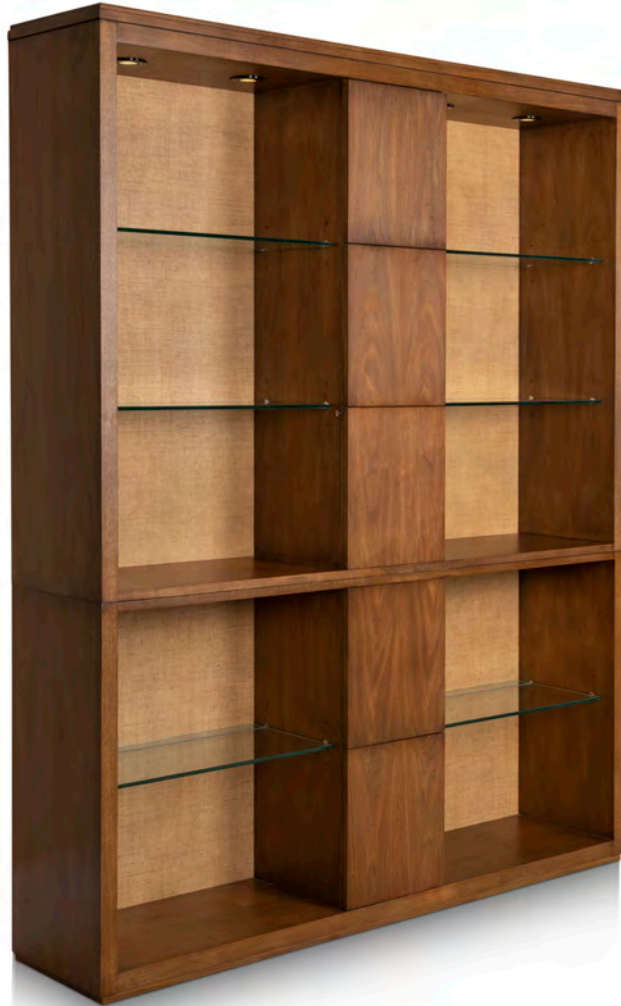

THE POINT

7110-49 DEVONSHIRE ETAGERE

W68.75" D15" H85.5" (W175 D38 H217 cm.)
As Shown Finish: Cashew Non-Distressed 818

*Features: Flat Cut Walnut, Raffia Back Panel, Nickel Hardware,
Lighted Cabinets on Top & Bottom Base.
EJV Casegoods & Wrap Finish Options Available on Back Panel.*