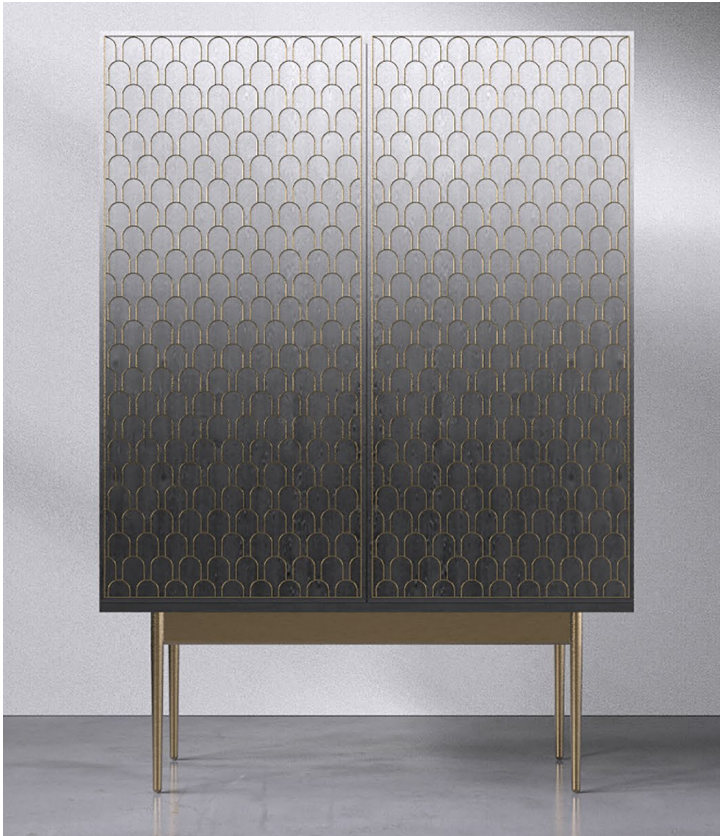

SHAMSIAN
COLLECTION

2101-25TE OPEN SHOWN

2100-25 NIZWA BAR CABINET

W44.5" D20" H64.5" (W113 D51 H164 cm.)

AS SHOWN FINISH: WHITE MONOCHROME BIRDSEYE MAPLE
BRASS, COPPER, OR NICKEL METAL ACCENTS AVAILABLE

AVAILABLE IN:

2100-25CH - CHARCOAL

2100-25JA - GRADIENT JADE

2100-25PI - GRADIENT PINK BIRDSEYE MAPLE

2100-25SP - CUSTOM

2100-25TE - GRADIENT TEAL

2100-25WH - WHITE BIRDSEYE MAPLE

2100-25WM - WHITE MONOCHROME BIRDSEYE MAPLE