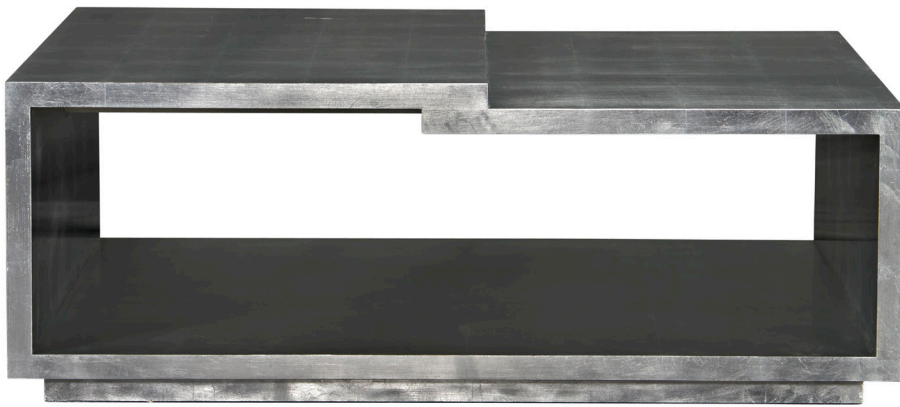

## **5008-40 ROBERT COCKTAIL TABLE**

W54" D36" H20" (W137 D91 H51 cm)  
As Shown Finish: Silver Leaf