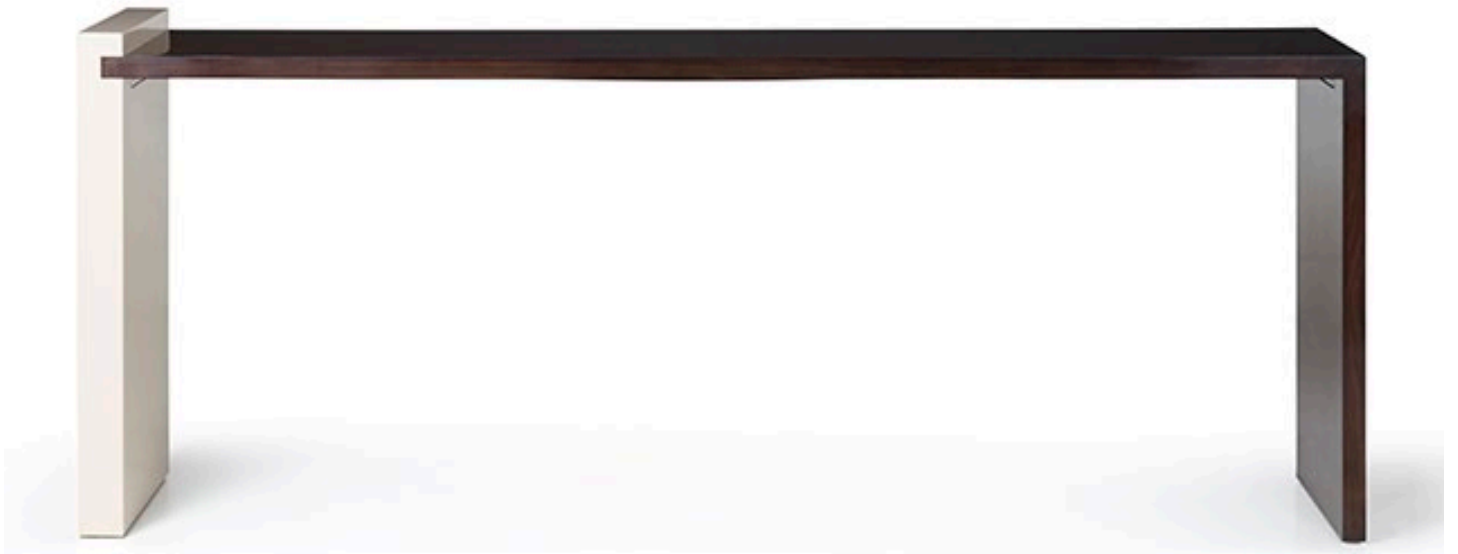

E J V I C T O R

5017-44 LINDIE CONSOLE II

W84" D18" H33" (W213 D46 H84 cm.)
As Shown Finish: Walnut with Pale Almond 783

Walnut and Maple Frame.