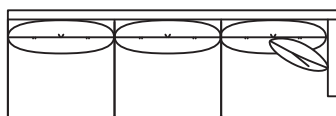

## JEFFREY COLLECTION

9869-92QS Sofa  
W92" D42.5" H37"

Mid-Size Sofa Also Available - 9869-82QS W82"

9869-JRCAQS  
4-Seat w/Built-In Corner RAF  
W135.5" D42.5" H37"

9869-JLCAQS  
4-Seat w/Built-In Corner RAF  
W135.5" D42.5" H37"

9869-ZQS  
Corner Chair  
W42.5" D42.5" H37"

9869-HLQS  
3-Seat LAF  
W96" D42.5" H37"  
**W122" Also Available**

9869-HRQS  
3-Seat RAF  
W96" D42.5" H37"  
**W122" Also Available**

9869-CRQS  
3-Seat w/Built-In Corner RAF  
W109" D42.5" H37"  
**W126.5" Also Available**

9869-CLQS  
3-Seat w/Built-In Corner LAF  
W109" D42.5" H37"  
**W126.5" Also Available**

9869-ERQS  
2-Seat RAF  
W67" D42.5" H37"

9869-ELQS  
2-Seat LAF  
W67" D42.5" H37"

9869-L6QS  
LAF Chaise  
W38.5" D80" H37"