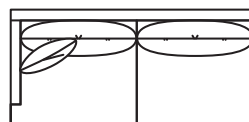

## JEFFREY COLLECTION

9869-92QS Sofa  
W92" D42.5" H37"

Mid-Size Sofa Also Available - 9869-82QS W82"

9869-JRCAQS  
4-Seat w/Built-In Corner RAF  
W135.5" D42.5" H37"

9869-JLCAQS  
4-Seat w/Built-In Corner RAF  
W135.5" D42.5" H37"

9869-ZQS  
Corner Chair  
W42.5" D42.5" H37"

9869-HLQS  
3-Seat LAF  
W96" D42.5" H37"  
**W122" Also Available**

9869-HRQS  
3-Seat RAF  
W96" D42.5" H37"  
**W122" Also Available**

9869-CRQS  
3-Seat w/Built-In Corner RAF  
W109" D42.5" H37"  
**W126.5" Also Available**

9869-CLQS  
3-Seat w/Built-In Corner LAF  
W109" D42.5" H37"  
**W126.5" Also Available**

9869-ERQS  
2-Seat RAF  
W67" D42.5" H37"

9869-ELQS  
2-Seat LAF  
W67" D42.5" H37"

9869-L6QS  
LAF Chaise  
W38.5" D80" H37"