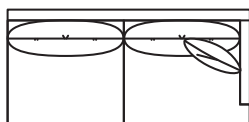

## JEFFREY COLLECTION

9869-92QS Sofa  
W92" D42.5" H37"

Mid-Size Sofa Also Available - 9869-82QS W82"

9869-JRCAQS  
4-Seat w/Built-In Corner RAF  
W135.5" D42.5" H37"

9869-JLCAQS  
4-Seat w/Built-In Corner RAF  
W135.5" D42.5" H37"

9869-ZQS  
Corner Chair  
W42.5" D42.5" H37"

9869-HLQS  
3-Seat LAF  
W96" D42.5" H37"  
**W122" Also Available**

9869-HRQS  
3-Seat RAF  
W96" D42.5" H37"  
**W122" Also Available**

9869-CRQS  
3-Seat w/Built-In Corner RAF  
W109" D42.5" H37"  
**W126.5" Also Available**

9869-CLQS  
3-Seat w/Built-In Corner LAF  
W109" D42.5" H37"  
**W126.5" Also Available**

9869-ERQS  
2-Seat RAF  
W67" D42.5" H37"

9869-ELQS  
2-Seat LAF  
W67" D42.5" H37"

9869-L6QS  
LAF Chaise  
W38.5" D80" H37"