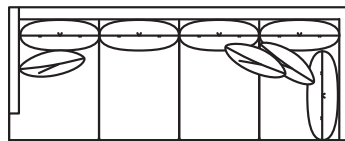

# RESERVE COLLECTION

I

9869-40QS  
Chair  
W40" D40.5" H37"

9869-10QS  
Ottoman  
W38" D25" H17"

## JEFFREY COLLECTION

9869-92QS Sofa  
W92" D42.5" H37"

Mid-Size Sofa Also Available - 9869-82QS W82"

9869-JRCAQS  
4-Seat w/Built-In Corner RAF  
W135.5" D42.5" H37"

9869-JLCAQS  
4-Seat w/Built-In Corner RAF  
W135.5" D42.5" H37"