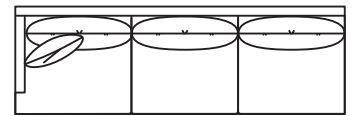

## JEFFREY COLLECTION

9869-92QS Sofa  
W92" D42.5" H37"

Mid-Size Sofa Also Available - 9869-82QS W82"

9869-JRCAQS  
4-Seat w/Built-In Corner RAF  
W135.5" D42.5" H37"

9869-JLCAQS  
4-Seat w/Built-In Corner RAF  
W135.5" D42.5" H37"

9869-ZQS  
Corner Chair  
W42.5" D42.5" H37"

9869-HLQS  
3-Seat LAF  
W96" D42.5" H37"  
**W122" Also Available**

9869-HRQS  
3-Seat RAF  
W96" D42.5" H37"  
**W122" Also Available**

9869-CRQS  
3-Seat w/Built-In Corner RAF  
W109" D42.5" H37"  
**W126.5" Also Available**