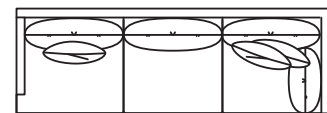

## JEFFREY COLLECTION

9869-92QS Sofa  
W92" D42.5" H37"

Mid-Size Sofa Also Available - 9869-82QS W82"

9869-JRCAQS  
4-Seat w/Built-In Corner RAF  
W135.5" D42.5" H37"

9869-JLCAQS  
4-Seat w/Built-In Corner RAF  
W135.5" D42.5" H37"

9869-ZQS  
Corner Chair  
W42.5" D42.5" H37"

9869-HLQS  
3-Seat LAF  
W96" D42.5" H37"  
**W122" Also Available**

9869-HRQS  
3-Seat RAF  
W96" D42.5" H37"  
**W122" Also Available**

9869-CRQS  
3-Seat w/Built-In Corner RAF  
W109" D42.5" H37"  
**W126.5" Also Available**

9869-CLQS  
3-Seat w/Built-In Corner LAF  
W109" D42.5" H37"  
**W126.5" Also Available**

9869-ERQS  
2-Seat RAF  
W67" D42.5" H37"

9869-ELQS  
2-Seat LAF  
W67" D42.5" H37"

9869-L6QS  
LAF Chaise  
W38.5" D80" H37"