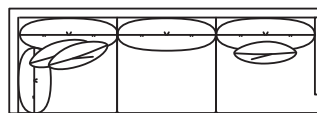

## JEFFREY COLLECTION

9869-92QS Sofa  
W92" D42.5" H37"

Mid-Size Sofa Also Available - 9869-82QS W82"

9869-JRCAQS  
4-Seat w/Built-In Corner RAF  
W135.5" D42.5" H37"

9869-JLCAQS  
4-Seat w/Built-In Corner RAF  
W135.5" D42.5" H37"

9869-ZQS  
Corner Chair  
W42.5" D42.5" H37"

9869-HLQS  
3-Seat LAF  
W96" D42.5" H37"  
**W122" Also Available**

9869-HRQS  
3-Seat RAF  
W96" D42.5" H37"  
**W122" Also Available**

9869-CRQS  
3-Seat w/Built-In Corner RAF  
W109" D42.5" H37"  
**W126.5" Also Available**