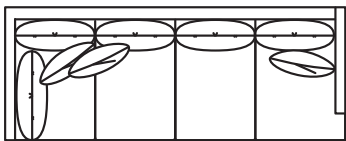

# RESERVE COLLECTION

I

9869-40QS  
Chair  
W40" D40.5" H37"

9869-10QS  
Ottoman  
W38" D25" H17"

## JEFFREY COLLECTION

9869-92QS Sofa  
W92" D42.5" H37"

Mid-Size Sofa Also Available - 9869-82QS W82"

9869-JRCAQS  
4-Seat w/Built-In Corner RAF  
W135.5" D42.5" H37"

9869-JLCAQS  
4-Seat w/Built-In Corner RAF  
W135.5" D42.5" H37"