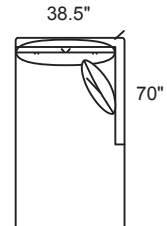

RESERVE COLLECTION

II

9878-43QS
Chair
W43" D40.5" H37"

9878-10QS
Ottoman
W38" D25" H17"

SIR EDWARD COLLECTION

9878-108QS Sofa
W108" D41.5" H37"

Also Available As: 9878-96QS (W96")

9878-JRCAQS
4-Seat w/Built-In Corner RAF
W137.5" D41.5" H37"

9878-JLCAQS
4-Seat w/Built-In Corner RAF
W137.5" D41.5" H37"

9878-ZQS
Corner Chair
W41.5" D41.5" H37"

9878-HLQS
3-Seat LAF
W98" D41.5" H37"

**W122" Also Available
As 9878-HLBQS**

9878-HRQS
3-Seat RAF
W98" D41.5" H37"
**W122" Also Available
As 9878-HRBQS**

9878-CRQS
3-Seat w/Built-In Corner RAF
W111" D41.5" H37"
**W126.5" Also Available As
9878-CRBQS**

9878-CLQS
3-Seat w/Built-In Corner LAF
W111" D41.5" H37"
**W126.5" Also Available As
9878-CLBQS**

9878-ERQS
2-Seat RAF
W69" D41.5" H37"

9878-ELQS
2-Seat LAF
W69" D41.5" H37"

9878-L6QS
LAF Chaise
W41" D80" H37"

9878-R6QS
RAF Chaise
W41" D80" H37"