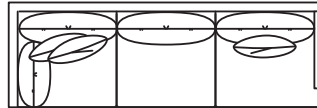

9878-JLCAQS
4-Seat w/Built-In Corner RAF
W137.5" D41.5" H37"

9878-ZQS
Corner Chair
W41.5" D41.5" H37"

9878-HLQS
3-Seat LAF
W98" D41.5" H37"

**W122" Also Available
As 9878-HLBQS**

9878-HRQS
3-Seat RAF
W98" D41.5" H37"
**W122" Also Available
As 9878-HRBQS**

9878-CRQS
3-Seat w/Built-In Corner RAF
W111" D41.5" H37"
**W126.5" Also Available As
9878-CRBQS**

9878-CLQS
3-Seat w/Built-In Corner LAF
W111" D41.5" H37"
**W126.5" Also Available As
9878-CLBQS**

9878-ERQS
2-Seat RAF
W69" D41.5" H37"