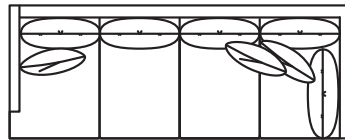

RESERVE COLLECTION

II

9878-43QS
Chair
W43" D40.5" H37"

9878-10QS
Ottoman
W38" D25" H17"

SIR EDWARD COLLECTION

9878-108QS Sofa
W108" D41.5" H37"

Also Available As: 9878-96QS (W96")

9878-JRCAQS
4-Seat w/Built-In Corner RAF
W137.5" D41.5" H37"

9878-JLCAQS
4-Seat w/Built-In Corner RAF
W137.5" D41.5" H37"

9878-ZQS
Corner Chair
W41.5" D41.5" H37"

9878-HLQS
3-Seat LAF
W98" D41.5" H37"

**W122" Also Available
As 9878-HLBQS**

9878-HRQS
3-Seat RAF
W98" D41.5" H37"
**W122" Also Available
As 9878-HRBQS**

9878-CRQS
3-Seat w/Built-In Corner RAF
W111" D41.5" H37"
**W126.5" Also Available As
9878-CRBQS**

9878-CLQS
3-Seat w/Built-In Corner LAF
W111" D41.5" H37"
**W126.5" Also Available As
9878-CLBQS**

9878-ERQS
2-Seat RAF
W69" D41.5" H37"