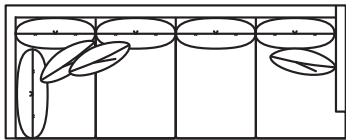

RESERVE COLLECTION

II

9878-43QS
Chair
W43" D40.5" H37"

9878-10QS
Ottoman
W38" D25" H17"

SIR EDWARD COLLECTION

9878-108QS Sofa
W108" D41.5" H37"

Also Available As: 9878-96QS (W96")

9878-JRCAQS
4-Seat w/Built-In Corner RAF
W137.5" D41.5" H37"

9878-JLCAQS
4-Seat w/Built-In Corner RAF
W137.5" D41.5" H37"

9878-ZQS
Corner Chair
W41.5" D41.5" H37"

9878-HLQS
3-Seat LAF
W98" D41.5" H37"

**W122" Also Available
As 9878-HLBQS**

9878-HRQS
3-Seat RAF
W98" D41.5" H37"
**W122" Also Available
As 9878-HRBQS**

9878-CRQS
3-Seat w/Built-In Corner RAF
W111" D41.5" H37"
**W126.5" Also Available As
9878-CRBQS**

9878-CLQS
3-Seat w/Built-In Corner LAF
W111" D41.5" H37"
**W126.5" Also Available As
9878-CLBQS**

9878-ERQS
2-Seat RAF
W69" D41.5" H37"