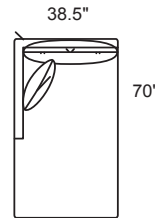

RESERVE COLLECTION

II

9878-43QS
Chair
W43" D40.5" H37"

9878-10QS
Ottoman
W38" D25" H17"

SIR EDWARD COLLECTION

9878-108QS Sofa
W108" D41.5" H37"

Also Available As: 9878-96QS (W96")

9878-JRCAQS
4-Seat w/Built-In Corner RAF
W137.5" D41.5" H37"

9878-JLCAQS
4-Seat w/Built-In Corner RAF
W137.5" D41.5" H37"

9878-ZQS
Corner Chair
W41.5" D41.5" H37"

9878-HLQS
3-Seat LAF
W98" D41.5" H37"

**W122" Also Available
As 9878-HLBQS**

9878-HRQS
3-Seat RAF
W98" D41.5" H37"
**W122" Also Available
As 9878-HRBQS**

9878-CRQS
3-Seat w/Built-In Corner RAF
W111" D41.5" H37"
**W126.5" Also Available As
9878-CRBQS**

9878-CLQS
3-Seat w/Built-In Corner LAF
W111" D41.5" H37"
**W126.5" Also Available As
9878-CLBQS**

9878-ERQS
2-Seat RAF
W69" D41.5" H37"

9878-ELQS
2-Seat LAF
W69" D41.5" H37"

9878-L6QS
LAF Chaise
W41" D80" H37"

9878-R6QS
RAF Chaise
W41" D80" H37"