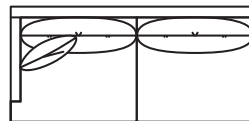

RESERVE COLLECTION

II

9878-43QS
Chair
W43" D40.5" H37"

9878-10QS
Ottoman
W38" D25" H17"

SIR EDWARD COLLECTION

9878-108QS Sofa
W108" D41.5" H37"

Also Available As: 9878-96QS (W96")

9878-JRCAQS
4-Seat w/Built-In Corner RAF
W137.5" D41.5" H37"

9878-JLCAQS
4-Seat w/Built-In Corner RAF
W137.5" D41.5" H37"

9878-ZQS
Corner Chair
W41.5" D41.5" H37"

9878-HLQS
3-Seat LAF
W98" D41.5" H37"

**W122" Also Available
As 9878-HLBQS**

9878-HRQS
3-Seat RAF
W98" D41.5" H37"
**W122" Also Available
As 9878-HRBQS**

9878-CRQS
3-Seat w/Built-In Corner RAF
W111" D41.5" H37"
**W126.5" Also Available As
9878-CRBQS**

9878-CLQS
3-Seat w/Built-In Corner LAF
W111" D41.5" H37"
**W126.5" Also Available As
9878-CLBQS**

9878-ERQS
2-Seat RAF
W69" D41.5" H37"