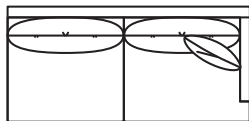

RESERVE COLLECTION

II

9878-43QS
Chair
W43" D40.5" H37"

9878-10QS
Ottoman
W38" D25" H17"

SIR EDWARD COLLECTION

9878-108QS Sofa
W108" D41.5" H37"

Also Available As: 9878-96QS (W96")

9878-JRCAQS
4-Seat w/Built-In Corner RAF
W137.5" D41.5" H37"

9878-JLCAQS
4-Seat w/Built-In Corner RAF
W137.5" D41.5" H37"

9878-ZQS
Corner Chair
W41.5" D41.5" H37"

9878-HLQS
3-Seat LAF
W98" D41.5" H37"

**W122" Also Available
As 9878-HLBQS**

9878-HRQS
3-Seat RAF
W98" D41.5" H37"
**W122" Also Available
As 9878-HRBQS**

9878-CRQS
3-Seat w/Built-In Corner RAF
W111" D41.5" H37"
**W126.5" Also Available As
9878-CRBQS**

9878-CLQS
3-Seat w/Built-In Corner LAF
W111" D41.5" H37"
**W126.5" Also Available As
9878-CLBQS**

9878-ERQS
2-Seat RAF
W69" D41.5" H37"