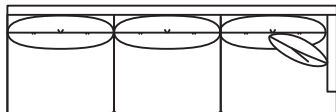

RESERVE COLLECTION

II

9878-43QS
Chair
W43" D40.5" H37"

9878-10QS
Ottoman
W38" D25" H17"

SIR EDWARD COLLECTION

9878-108QS Sofa
W108" D41.5" H37"

Also Available As: 9878-96QS (W96")

9878-JRCAQS
4-Seat w/Built-In Corner RAF
W137.5" D41.5" H37"

9878-JLCAQS
4-Seat w/Built-In Corner RAF
W137.5" D41.5" H37"

9878-ZQS
Corner Chair
W41.5" D41.5" H37"

9878-HLQS
3-Seat LAF
W98" D41.5" H37"

**W122" Also Available
As 9878-HLBQS**

9878-HRQS
3-Seat RAF
W98" D41.5" H37"
**W122" Also Available
As 9878-HRBQS**

9878-CRQS
3-Seat w/Built-In Corner RAF
W111" D41.5" H37"
**W126.5" Also Available As
9878-CRBQS**

9878-CLQS
3-Seat w/Built-In Corner LAF
W111" D41.5" H37"
**W126.5" Also Available As
9878-CLBQS**

9878-ERQS
2-Seat RAF
W69" D41.5" H37"