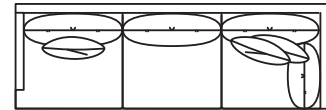

9878-JLCAQS
4-Seat w/Built-In Corner RAF
W137.5" D41.5" H37"

9878-ZQS
Corner Chair
W41.5" D41.5" H37"

9878-HLQS
3-Seat LAF
W98" D41.5" H37"

**W122" Also Available
As 9878-HLBQS**

9878-HRQS
3-Seat RAF
W98" D41.5" H37"
**W122" Also Available
As 9878-HRBQS**

9878-CRQS
3-Seat w/Built-In Corner RAF
W111" D41.5" H37"
**W126.5" Also Available As
9878-CRBQS**

9878-CLQS
3-Seat w/Built-In Corner LAF
W111" D41.5" H37"
**W126.5" Also Available As
9878-CLBQS**

9878-ERQS
2-Seat RAF
W69" D41.5" H37"