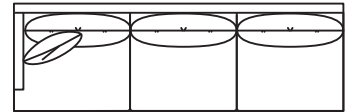

RESERVE COLLECTION

II

9878-43QS
Chair
W43" D40.5" H37"

9878-10QS
Ottoman
W38" D25" H17"

SIR EDWARD COLLECTION

9878-108QS Sofa
W108" D41.5" H37"

Also Available As: 9878-96QS (W96")

9878-JRCAQS
4-Seat w/Built-In Corner RAF
W137.5" D41.5" H37"

9878-JLCAQS
4-Seat w/Built-In Corner RAF
W137.5" D41.5" H37"

9878-ZQS
Corner Chair
W41.5" D41.5" H37"

9878-HLQS
3-Seat LAF
W98" D41.5" H37"

**W122" Also Available
As 9878-HLBQS**

9878-HRQS
3-Seat RAF
W98" D41.5" H37"
**W122" Also Available
As 9878-HRBQS**

9878-CRQS
3-Seat w/Built-In Corner RAF
W111" D41.5" H37"
**W126.5" Also Available As
9878-CRBQS**

9878-CLQS
3-Seat w/Built-In Corner LAF
W111" D41.5" H37"
**W126.5" Also Available As
9878-CLBQS**

9878-ERQS
2-Seat RAF
W69" D41.5" H37"