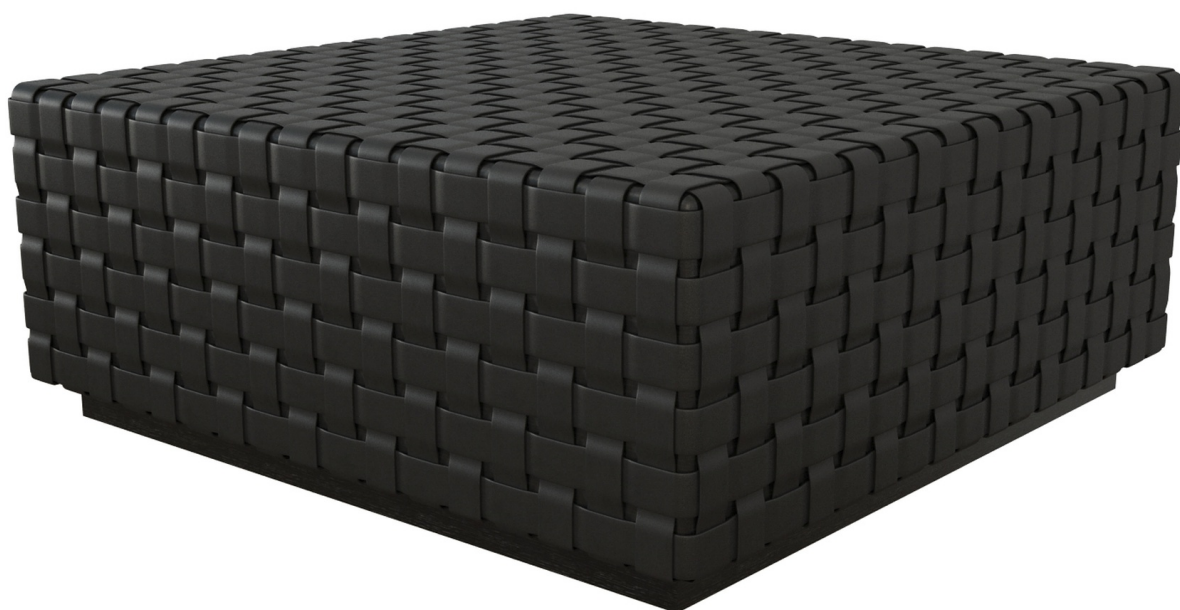

### **6324-04 SEVILLA WOVEN LEATHER OTTOMAN**

Width 42" Depth 42" Height 17" (Width 107 Depth 107 Height 43 cm) As  
Shown Fabric: Black Woven Leather  
As Shown Finish: Black Oak Base

*Features: A sculptural form of boldly scaled woven belting leather crafted by skilled artisans, it serves as both a coffee table and ottoman (the surface is padded to sit upon). Also Available in 48W 34D 17H \* 6325-04*