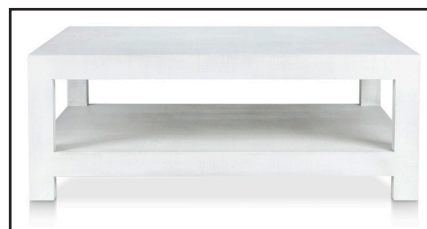

## **9856-40 COCKTAIL TABLE W/SHELF**

W48" D48" H18" (W122 D122 H46 cm.)  
As Shown Finish: Antique China White Raffia

*Features: Engineered Hardwood Frame. Available in  
Wrap and Raffia Finish Options*