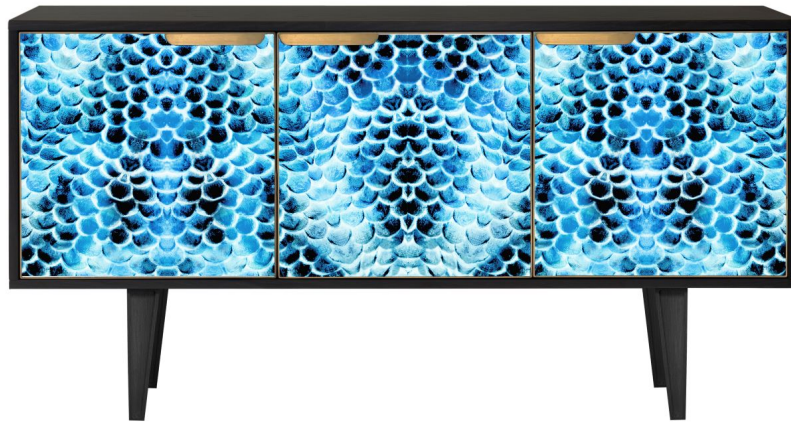

SHAMSIAN
COLLECTION

ROOME LONDON

AUDREY

W59" D17" H31" (W150 D43 H78 cm.)

SET OF BRASS LEGS AVAILABLE FOR SURCHARGE.
SET OF BRASS PULL HANDLES AVAILABLE FOR SURCHARGE.
OPTIONAL SINGLE DRAWER OR BANK OF DRAWERS
AVAILABLE FOR SURCHARGE.

AVAILABLE IN:

PALM SPRINGS
RED IKAT
BLUE IKAT
SUNBURST
GREEN ZEBRA
ELECTRIC BLUE
COCO
BOTANICAL FEATHER

www.ejvictor.com