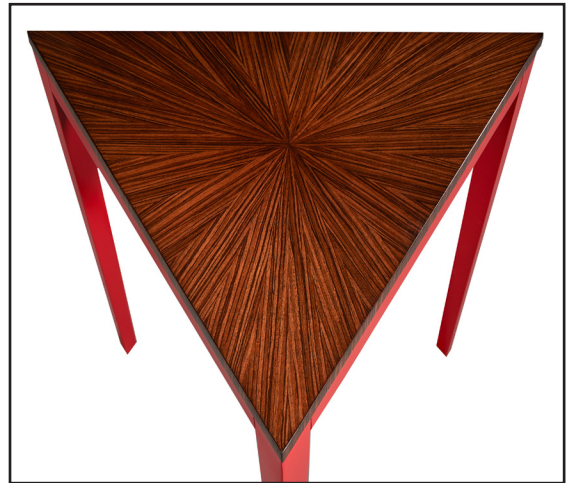

## *BRIGHTON DRINKS TABLE*

*201BAM-41*

*W20" x D20" x H24" (W51 x D51 x H61 cm.)*

*As Shown Finish: Portofino (High Gloss) Top,  
Neon Red (High Gloss) Apron & Legs.*

*Finish Options: BAM Stain & Paint Finishes*

*Features: Maple Solids, Zebrano Veneer.*