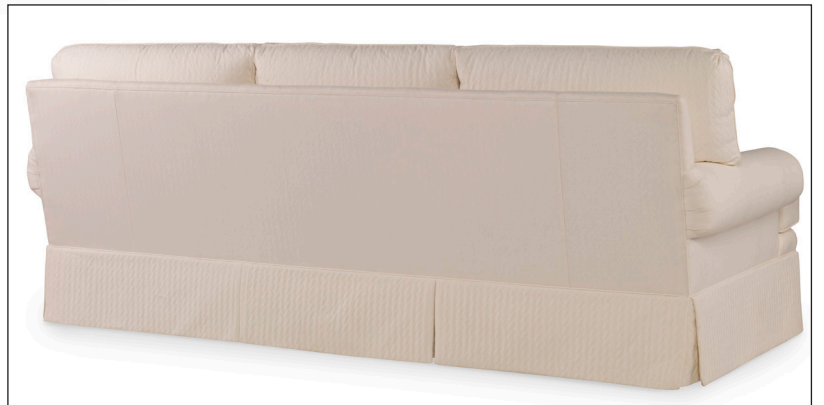

## **673-92 AS YOU LIKE IT PLUS LAWSON ARM THREE SEAT SOFA**

W92" D40" H36" (W234 D102 H91 cm.)  
Arm Height: 23.5" (60 cm.) Seat Height: 18.5" (47 cm.)  
Seat Depth: 24" (61 cm.) Inside Width: 76" (193 cm.)  
COM Yardage: 20 1/2 yds.  
(Kick Pleat Skirt 22 yds.)

*Features Three Supreme Lux Seat Cushions, Three Blendown Back Pillows,  
Two Microdown Throw Pillows (18x18) and Lawson Arm. Choice of Loose Box  
or Loose Knife Edge Back Pillows and Skirted, Tapered or Turned Leg Base.*