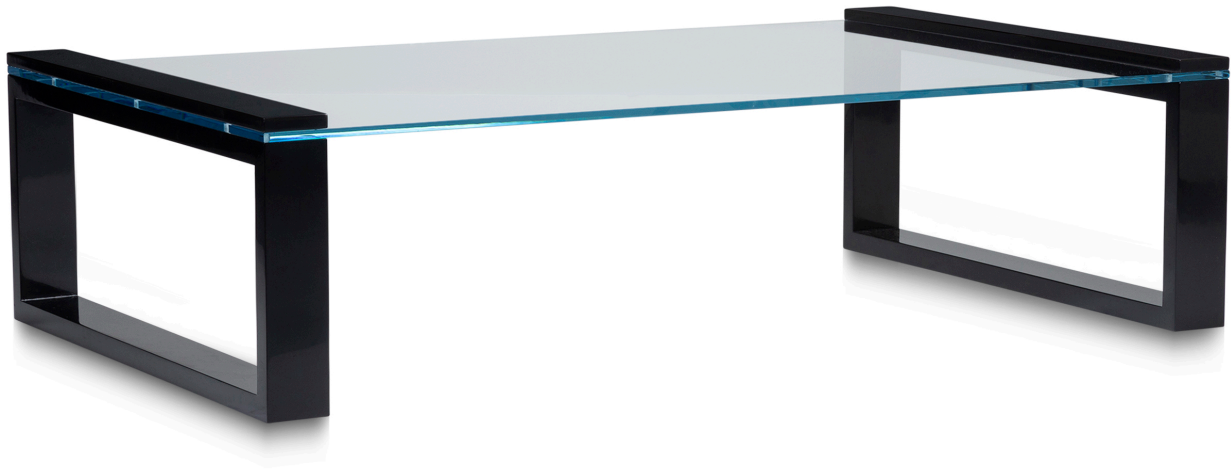

## **9849-40 DEXTER COFFEE TABLE**

W60" D36" H15.5" (W152 D91 H39 cm.)

As Shown Finish: JB Black Lacquer

*Features: Maple Solids, Available in All Finish Options.  
Wrap and Raffia Finish Options Also Available - 9849-40X.*