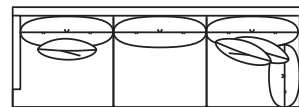

RESERVE COLLECTION

I

ADAMS COLLECTION

9877-86QS Sofa
W86" D38" H36"

9877-31QS
Chair
W31" D38" H36"

9877-10QS
Ottoman
W29" D23" H17"

9877-ZQS
Corner Chair
W38" D38" H36"

9877-HLQS
3-Seat LAF
W75" D38" H36"

9877-HRQS
3-Seat RAF
W75" D38" H36"

9877-CRQS
3-Seat w/Built-In Corner RAF
W90" D38" H36"

9877-CLQS
3-Seat w/Built-In Corner LAF
W90" D38" H36"

9877-ELQS
Loveseat LAF
W52" D38" H36"

9877-ERQS
Loveseat RAF
W52" D38" H36"