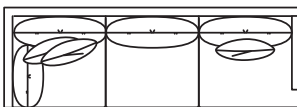

RESERVE COLLECTION

I

ADAMS COLLECTION

9877-86QS Sofa
W86" D38" H36"

9877-31QS
Chair
W31" D38" H36"

9877-10QS
Ottoman
W29" D23" H17"

9877-ZQS
Corner Chair
W38" D38" H36"

9877-HLQS
3-Seat LAF
W75" D38" H36"

9877-HRQS
3-Seat RAF
W75" D38" H36"

9877-CRQS
3-Seat w/Built-In Corner RAF
W90" D38" H36"

9877-CLQS
3-Seat w/Built-In Corner LAF
W90" D38" H36"

9877-ELQS
Loveseat LAF
W52" D38" H36"

9877-ERQS
Loveseat RAF
W52" D38" H36"