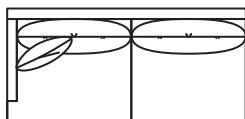

RESERVE COLLECTION

I

ADAMS COLLECTION

9877-86QS Sofa
W86" D38" H36"

9877-31QS
Chair
W31" D38" H36"

9877-10QS
Ottoman
W29" D23" H17"

9877-ZQS
Corner Chair
W38" D38" H36"

9877-HLQS
3-Seat LAF
W75" D38" H36"

9877-HRQS
3-Seat RAF
W75" D38" H36"

9877-CRQS
3-Seat w/Built-In Corner RAF
W90" D38" H36"

9877-CLQS
3-Seat w/Built-In Corner LAF
W90" D38" H36"

9877-ELQS
Loveseat LAF
W52" D38" H36"

9877-ERQS
Loveseat RAF
W52" D38" H36"