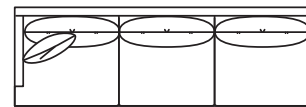

RESERVE COLLECTION

I

ADAMS COLLECTION

9877-86QS Sofa
W86" D38" H36"

9877-31QS
Chair
W31" D38" H36"

9877-10QS
Ottoman
W29" D23" H17"

9877-ZQS
Corner Chair
W38" D38" H36"

9877-HLQS
3-Seat LAF
W75" D38" H36"

9877-HRQS
3-Seat RAF
W75" D38" H36"

9877-CRQS
3-Seat w/Built-In Corner RAF
W90" D38" H36"

9877-CLQS
3-Seat w/Built-In Corner LAF
W90" D38" H36"

9877-ELQS
Loveseat LAF
W52" D38" H36"

9877-ERQS
Loveseat RAF
W52" D38" H36"