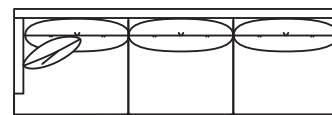

RESERVE COLLECTION

I

TORIE COLLECTION

9892-83QS Sofa
W83" D36" H34"

9892-31QS
Chair
W31" D35" H32.5"

9892-10QS
Ottoman
W29" D23" H17"

9892-ZQS
Corner Chair
W36" D36" H34"

9892-HLQS
3-Seat LAF
W80" D35" H32.5"

9892-HRQS
3-Seat RAF
W80" D35" H32.5"

9892-CRQS
3-Seat w/Built-In Corner RAF
W89.5" D35" H32.5"

9892-CLQS
3-Seat w/Built-In Corner LAF
W89.5" D35" H32.5"

9892-ERQS
2-Seat RAF
W55" D36" H34"

9892-ELQS
2-Seat LAF
W55" D36" H34"

9892-JRCAQS
4-Seat w/Built-In Corner RAF
W115" D36" H34"

9892-JLCAQS
4-Seat w/Built-In Corner LAF
W115" D36" H34"