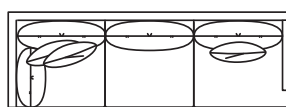

RESERVE COLLECTION

I

TORIE COLLECTION

9892-83QS Sofa
W83" D36" H34"

9892-31QS
Chair
W31" D35" H32.5"

9892-10QS
Ottoman
W29" D23" H17"

9892-ZQS
Corner Chair
W36" D36" H34"

9892-HLQS
3-Seat LAF
W80" D35" H32.5"

9892-HRQS
3-Seat RAF
W80" D35" H32.5"

9892-CRQS
3-Seat w/Built-In Corner RAF
W89.5" D35" H32.5"

9892-CLQS
3-Seat w/Built-In Corner LAF
W89.5" D35" H32.5"

9892-ERQS
2-Seat RAF
W55" D36" H34"

9892-ELQS
2-Seat LAF
W55" D36" H34"