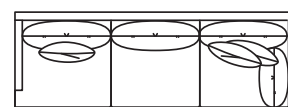

RESERVE COLLECTION

I

TORIE COLLECTION

9892-83QS Sofa
W83" D36" H34"

9892-31QS
Chair
W31" D35" H32.5"

9892-10QS
Ottoman
W29" D23" H17"

9892-ZQS
Corner Chair
W36" D36" H34"

9892-HLQS
3-Seat LAF
W80" D35" H32.5"

9892-HRQS
3-Seat RAF
W80" D35" H32.5"

9892-CRQS
3-Seat w/Built-In Corner RAF
W89.5" D35" H32.5"

9892-CLQS
3-Seat w/Built-In Corner LAF
W89.5" D35" H32.5"

9892-ERQS
2-Seat RAF
W55" D36" H34"

9892-ELQS
2-Seat LAF
W55" D36" H34"