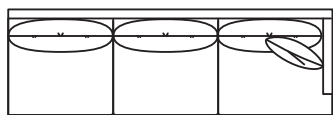

RESERVE COLLECTION

I

TORIE COLLECTION

9892-83QS Sofa
W83" D36" H34"

9892-31QS
Chair
W31" D35" H32.5"

9892-10QS
Ottoman
W29" D23" H17"

9892-ZQS
Corner Chair
W36" D36" H34"

9892-HLQS
3-Seat LAF
W80" D35" H32.5"

9892-HRQS
3-Seat RAF
W80" D35" H32.5"

9892-CRQS
3-Seat w/Built-In Corner RAF
W89.5" D35" H32.5"

9892-CLQS
3-Seat w/Built-In Corner LAF
W89.5" D35" H32.5"

9892-ERQS
2-Seat RAF
W55" D36" H34"

9892-ELQS
2-Seat LAF
W55" D36" H34"

9892-JRCAQS
4-Seat w/Built-In Corner RAF
W115" D36" H34"

9892-JLCAQS
4-Seat w/Built-In Corner LAF
W115" D36" H34"