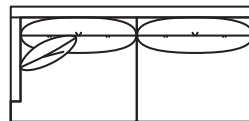

## SIR EDWARD COLLECTION

9878-108QS Sofa  
W108" D42.5" H35"

9878-JRCAQS  
4-Seat w/Built-In Corner RAF  
W137.5" D42.5" H35"

9878-JLCAQS  
4-Seat w/Built-In Corner RAF  
W137.5" D42.5" H35"

9878-ZQS  
Corner Chair  
W42.5" D42.5" H35"

9878-HLQS  
3-Seat LAF  
W98" D42.5" H35"  
**W122" Also Available**

9878-HRQS  
3-Seat RAF  
W98" D42.5" H35"  
**W122" Also Available**

9878-CRQS  
3-Seat w/Built-In Corner RAF  
W108" D42.5" H35"  
**W126.5" Also Available**

9878-CLQS  
3-Seat w/Built-In Corner LAF  
W108" D42.5" H35"  
**W126.5" Also Available**

9878-ERQS  
2-Seat RAF  
W69" D42.5" H35"

9878-ELQS  
2-Seat LAF  
W69" D42.5" H35"

9878-L6QS  
LAF Chaise  
W40.5" D80" H35"