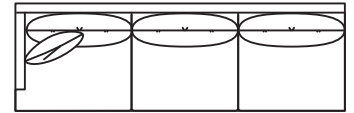

## SIR EDWARD COLLECTION

9878-108QS Sofa  
W108" D42.5" H35"

9878-JRCAQS  
4-Seat w/Built-In Corner RAF  
W137.5" D42.5" H35"

9878-JLCAQS  
4-Seat w/Built-In Corner RAF  
W137.5" D42.5" H35"

9878-ZQS  
Corner Chair  
W42.5" D42.5" H35"

9878-HLQS  
3-Seat LAF  
W98" D42.5" H35"  
**W122" Also Available**

9878-HRQS  
3-Seat RAF  
W98" D42.5" H35"  
**W122" Also Available**

9878-CRQS  
3-Seat w/Built-In Corner RAF  
W108" D42.5" H35"  
**W126.5" Also Available**