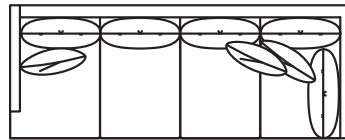

## II

9878-43QS  
Chair  
W43" D40.5" H35"

9878-10QS  
Ottoman  
W38" D25" H17"

## SIR EDWARD COLLECTION

9878-108QS Sofa  
W108" D42.5" H35"

9878-JRCAQS  
4-Seat w/Built-In Corner RAF  
W137.5" D42.5" H35"

9878-JLCAQS  
4-Seat w/Built-In Corner RAF  
W137.5" D42.5" H35"

9878-ZQS  
Corner Chair  
W42.5" D42.5" H35"