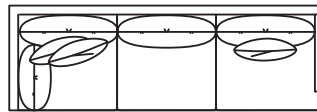

## SIR EDWARD COLLECTION

9878-108QS Sofa  
W108" D42.5" H35"

9878-JRCAQS  
4-Seat w/Built-In Corner RAF  
W137.5" D42.5" H35"

9878-JLCAQS  
4-Seat w/Built-In Corner RAF  
W137.5" D42.5" H35"

9878-ZQS  
Corner Chair  
W42.5" D42.5" H35"

9878-HLQS  
3-Seat LAF  
W98" D42.5" H35"  
**W122" Also Available**

9878-HRQS  
3-Seat RAF  
W98" D42.5" H35"  
**W122" Also Available**

9878-CRQS  
3-Seat w/Built-In Corner RAF  
W108" D42.5" H35"  
**W126.5" Also Available**