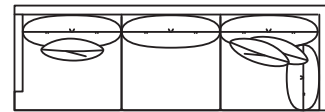

## SIR EDWARD COLLECTION

9878-108QS Sofa  
W108" D42.5" H35"

9878-JRCAQS  
4-Seat w/Built-In Corner RAF  
W137.5" D42.5" H35"

9878-JLCAQS  
4-Seat w/Built-In Corner RAF  
W137.5" D42.5" H35"

9878-ZQS  
Corner Chair  
W42.5" D42.5" H35"

9878-HLQS  
3-Seat LAF  
W98" D42.5" H35"  
**W122" Also Available**

9878-HRQS  
3-Seat RAF  
W98" D42.5" H35"  
**W122" Also Available**

9878-CRQS  
3-Seat w/Built-In Corner RAF  
W108" D42.5" H35"  
**W126.5" Also Available**