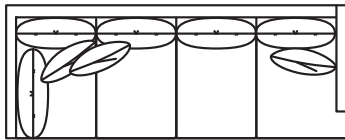

## II

9878-43QS  
Chair  
W43" D40.5" H35"

9878-10QS  
Ottoman  
W38" D25" H17"

## SIR EDWARD COLLECTION

9878-108QS Sofa  
W108" D42.5" H35"

9878-JRCAQS  
4-Seat w/Built-In Corner RAF  
W137.5" D42.5" H35"

9878-JLCAQS  
4-Seat w/Built-In Corner RAF  
W137.5" D42.5" H35"

9878-ZQS  
Corner Chair  
W42.5" D42.5" H35"