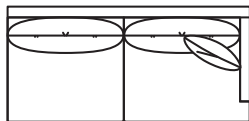

## SIR EDWARD COLLECTION

9878-108QS Sofa  
W108" D42.5" H35"

9878-JRCAQS  
4-Seat w/Built-In Corner RAF  
W137.5" D42.5" H35"

9878-JLCAQS  
4-Seat w/Built-In Corner RAF  
W137.5" D42.5" H35"

9878-ZQS  
Corner Chair  
W42.5" D42.5" H35"

9878-HLQS  
3-Seat LAF  
W98" D42.5" H35"  
**W122" Also Available**

9878-HRQS  
3-Seat RAF  
W98" D42.5" H35"  
**W122" Also Available**

9878-CRQS  
3-Seat w/Built-In Corner RAF  
W108" D42.5" H35"  
**W126.5" Also Available**

9878-CLQS  
3-Seat w/Built-In Corner LAF  
W108" D42.5" H35"  
**W126.5" Also Available**

9878-ERQS  
2-Seat RAF  
W69" D42.5" H35"

9878-ELQS  
2-Seat LAF  
W69" D42.5" H35"

9878-L6QS  
LAF Chaise  
W40.5" D80" H35"