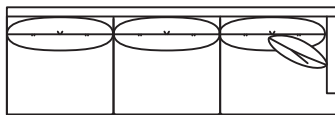

## SIR EDWARD COLLECTION

9878-108QS Sofa  
W108" D42.5" H35"

9878-JRCAQS  
4-Seat w/Built-In Corner RAF  
W137.5" D42.5" H35"

9878-JLCAQS  
4-Seat w/Built-In Corner RAF  
W137.5" D42.5" H35"

9878-ZQS  
Corner Chair  
W42.5" D42.5" H35"

9878-HLQS  
3-Seat LAF  
W98" D42.5" H35"  
**W122" Also Available**

9878-HRQS  
3-Seat RAF  
W98" D42.5" H35"  
**W122" Also Available**

9878-CRQS  
3-Seat w/Built-In Corner RAF  
W108" D42.5" H35"  
**W126.5" Also Available**