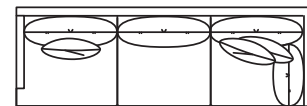

9890-ZQS
Corner Chair
W42.5" D42.5" H35"

9890-HLQS
3-Seat LAF
W98" D42.5" H35"
W122" Also Available

9890-HRQS
3-Seat RAF
W98" D42.5" H35"
W122" Also Available

9890-CRQS
3-Seat w/Built-In Corner RAF
W111" D42.5" H35"
W126.5" Also Available

9890-CLQS
3-Seat w/Built-In Corner LAF
W111" D42.5" H35"
W126.5" Also Available

9890-ELQS
2-Seat LAF
W69" D42.5" H35"

9890-ERQS
2-Seat RAF
W69" D42.5" H35"

9890-L6QS
LAF Chaise
W40.5" D80" H35"

9890-R6QS
RAF Chaise
W40.5" D80" H35"