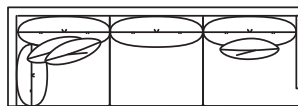

RESERVE COLLECTION

II

9890-43QS
Chair
W43" D40.5" H35"

9890-10QS
Ottoman
W38" D25" H17"

CARLIE COLLECTION

9890-108QS Sofa
W108" D42.5" H35"

9890-JRCAQS
4-Seat w/Built-In Corner RAF
W137.5" D42.5" H35"

9890-JLCAQS
4-Seat w/Built-In Corner RAF
W137.5" D42.5" H35"

9890-ZQS
Corner Chair
W42.5" D42.5" H35"

9890-HLQS
3-Seat LAF
W98" D42.5" H35"
W122" Also Available

9890-HRQS
3-Seat RAF
W98" D42.5" H35"
W122" Also Available

9890-CRQS
3-Seat w/Built-In Corner RAF
W111" D42.5" H35"
W126.5" Also Available