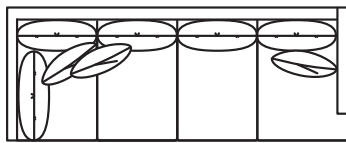

RESERVE COLLECTION

II

9890-43QS
Chair
W43" D40.5" H35"

9890-10QS
Ottoman
W38" D25" H17"

CARLIE COLLECTION

9890-108QS Sofa
W108" D42.5" H35"

9890-JRCAQS
4-Seat w/Built-In Corner RAF
W137.5" D42.5" H35"

9890-JLCAQS
4-Seat w/Built-In Corner RAF
W137.5" D42.5" H35"

9890-ZQS
Corner Chair
W42.5" D42.5" H35"

9890-HLQS
3-Seat LAF
W98" D42.5" H35"
W122" Also Available

9890-HRQS
3-Seat RAF
W98" D42.5" H35"
W122" Also Available

9890-CRQS
3-Seat w/Built-In Corner RAF
W111" D42.5" H35"
W126.5" Also Available

9890-CLQS
3-Seat w/Built-In Corner LAF
W111" D42.5" H35"
W126.5" Also Available

9890-ELQS
2-Seat LAF
W69" D42.5" H35"

9890-ERQS
2-Seat RAF
W69" D42.5" H35"

9890-L6QS
LAF Chaise
W40.5" D80" H35"

9890-R6QS
RAF Chaise
W40.5" D80" H35"