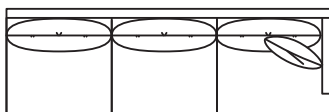

RESERVE COLLECTION

II

9890-43QS
Chair
W43" D40.5" H35"

9890-10QS
Ottoman
W38" D25" H17"

CARLIE COLLECTION

9890-108QS Sofa
W108" D42.5" H35"

9890-JRCAQS
4-Seat w/Built-In Corner RAF
W137.5" D42.5" H35"

9890-JLCAQS
4-Seat w/Built-In Corner RAF
W137.5" D42.5" H35"

9890-ZQS
Corner Chair
W42.5" D42.5" H35"

9890-HLQS
3-Seat LAF
W98" D42.5" H35"
W122" Also Available

9890-HRQS
3-Seat RAF
W98" D42.5" H35"
W122" Also Available

9890-CRQS
3-Seat w/Built-In Corner RAF
W111" D42.5" H35"
W126.5" Also Available

9890-CLQS
3-Seat w/Built-In Corner LAF
W111" D42.5" H35"
W126.5" Also Available

9890-ELQS
2-Seat LAF
W69" D42.5" H35"

9890-ERQS
2-Seat RAF
W69" D42.5" H35"

9890-L6QS
LAF Chaise
W40.5" D80" H35"

9890-R6QS
RAF Chaise
W40.5" D80" H35"