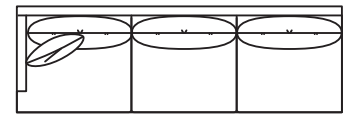

RESERVE COLLECTION

II

9890-43QS
Chair
W43" D40.5" H35"

9890-10QS
Ottoman
W38" D25" H17"

CARLIE COLLECTION

9890-108QS Sofa
W108" D42.5" H35"

9890-JRCAQS
4-Seat w/Built-In Corner RAF
W137.5" D42.5" H35"

9890-JLCAQS
4-Seat w/Built-In Corner RAF
W137.5" D42.5" H35"

9890-ZQS
Corner Chair
W42.5" D42.5" H35"

9890-HLQS
3-Seat LAF
W98" D42.5" H35"
W122" Also Available

9890-HRQS
3-Seat RAF
W98" D42.5" H35"
W122" Also Available

9890-CRQS
3-Seat w/Built-In Corner RAF
W111" D42.5" H35"
W126.5" Also Available

9890-CLQS
3-Seat w/Built-In Corner LAF
W111" D42.5" H35"
W126.5" Also Available

9890-ELQS
2-Seat LAF
W69" D42.5" H35"

9890-ERQS
2-Seat RAF
W69" D42.5" H35"

9890-L6QS
LAF Chaise
W40.5" D80" H35"

9890-R6QS
RAF Chaise
W40.5" D80" H35"