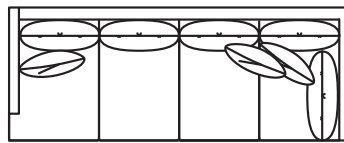

RESERVE COLLECTION

II

9890-43QS
Chair
W43" D40.5" H35"

9890-10QS
Ottoman
W38" D25" H17"

CARLIE COLLECTION

9890-108QS Sofa
W108" D42.5" H35"

9890-JRCAQS
4-Seat w/Built-In Corner RAF
W137.5" D42.5" H35"

9890-JLCAQS
4-Seat w/Built-In Corner RAF
W137.5" D42.5" H35"

9890-ZQS
Corner Chair
W42.5" D42.5" H35"

9890-HLQS
3-Seat LAF
W98" D42.5" H35"
W122" Also Available

9890-HRQS
3-Seat RAF
W98" D42.5" H35"
W122" Also Available

9890-CRQS
3-Seat w/Built-In Corner RAF
W111" D42.5" H35"
W126.5" Also Available

9890-CLQS
3-Seat w/Built-In Corner LAF
W111" D42.5" H35"
W126.5" Also Available

9890-ELQS
2-Seat LAF
W69" D42.5" H35"

9890-ERQS
2-Seat RAF
W69" D42.5" H35"

9890-L6QS
LAF Chaise
W40.5" D80" H35"

9890-R6QS
RAF Chaise
W40.5" D80" H35"