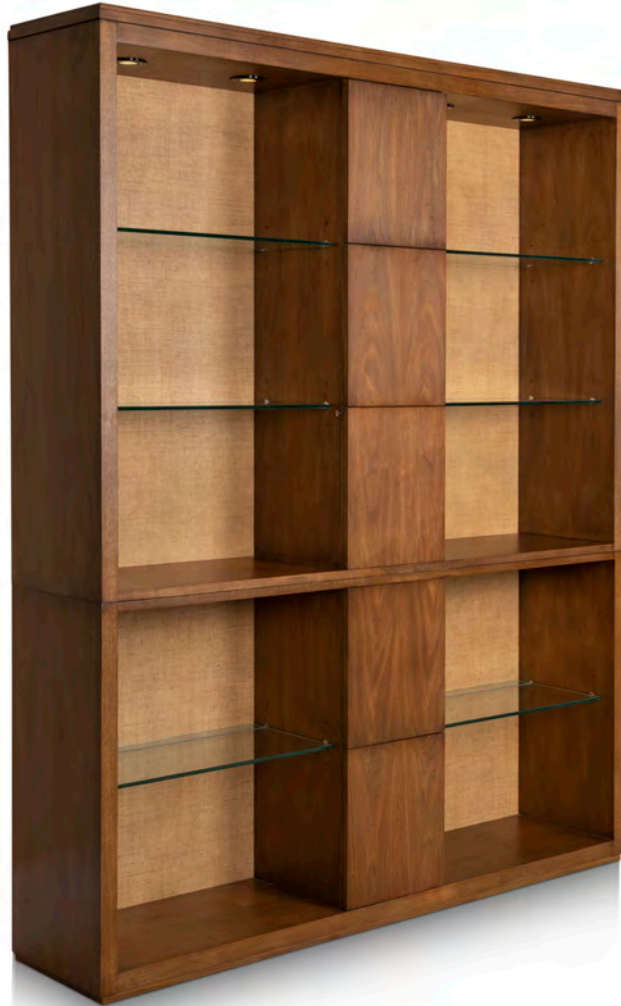

HUNTER'S CHASE

BY E J V I C T O R

7110-49 DEVONSHIRE ETAGERE

W68.75" D15" H85.5" (W175 D38 H217 cm.)
As Shown Finish: Cashew Non-Distressed 818

*Features: Flat Cut Walnut, Raffia Back Panel, Nickel Hardware,
Lighted Cabinets on Top & Bottom Base.
EJV Casegoods & Wrap Finish Options Available on Back Panel.*