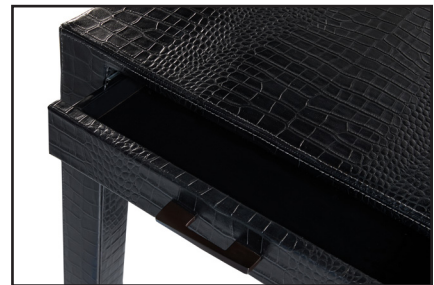

HUNTER'S CHASE

BY E J V I C T O R

7117-06 GRAND PRIX NIGHTSTAND

W28" D20" H26" (W71 D51 H66 cm.)

Leather Cover Shown: L1158-50

COM Yardage: 3 yds.

Features: Oil Rubbed Bronze Hardware.

Also Available in Carbon Fiber - 7110-06X. (Carbon Fiber Available in Glossy or Matte Sheen).