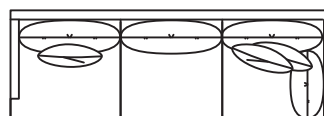

### CHESTERTON COLLECTION

9880-88QS Sofa  
W88" D39.5" H36"

9880-32QS  
Chair  
W31.5" D39.5" H36"

9880-HLQS  
3-Seat LAF  
W75" D39" H36"

9880-HRQS  
3-Seat RAF  
W75" D39" H36"

9880-10QS  
Ottoman  
W31" D23" H15"

9880-CRQS  
3-Seat w/Built-In Corner RAF  
W92" D39" H36"

9880-CLQS  
3-Seat w/Built-In Corner LAF  
W92" D39" H36"