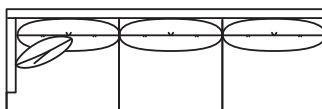

### CHESTERTON COLLECTION

9880-88QS Sofa  
W88" D39.5" H36"

9880-32QS  
Chair  
W31.5" D39.5" H36"

9880-HLQS  
3-Seat LAF  
W75" D39" H36"

9880-HRQS  
3-Seat RAF  
W75" D39" H36"

9880-10QS  
Ottoman  
W31" D23" H15"