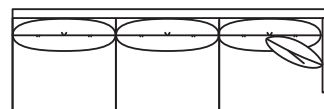

### CHESTERTON COLLECTION

9880-88QS Sofa  
W88" D39.5" H36"

9880-32QS  
Chair  
W31.5" D39.5" H36"

9880-HLQS  
3-Seat LAF  
W75" D39" H36"

9880-HRQS  
3-Seat RAF  
W75" D39" H36"

9880-10QS  
Ottoman  
W31" D23" H15"

9880-CRQS  
3-Seat w/Built-In Corner RAF  
W92" D39" H36"

9880-CLQS  
3-Seat w/Built-In Corner LAF  
W92" D39" H36"