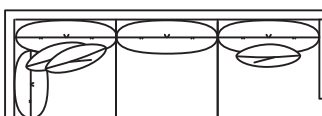

### CHESTERTON COLLECTION

9880-88QS Sofa  
W88" D39.5" H36"

9880-32QS  
Chair  
W31.5" D39.5" H36"

9880-HLQS  
3-Seat LAF  
W75" D39" H36"

9880-HRQS  
3-Seat RAF  
W75" D39" H36"

9880-10QS  
Ottoman  
W31" D23" H15"

9880-CRQS  
3-Seat w/Built-In Corner RAF  
W92" D39" H36"

9880-CLQS  
3-Seat w/Built-In Corner LAF  
W92" D39" H36"