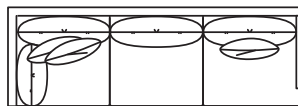

### CARLIE COLLECTION

9890-108QS Sofa  
W108" D41.5" H37"

Also Available As: 9890-96QS (W96")

9890-JRCAQS  
4-Seat w/Built-In Corner RAF  
W137.5" D41.5" H37"

9890-JLCAQS  
4-Seat w/Built-In Corner RAF  
W137.5" D41.5" H37"

9890-ZQS  
Corner Chair  
W41.5" D41.5" H37"

9890-HLQS  
3-Seat LAF  
W98" D41.5" H37"  
W122" Also Available  
As: 9890-HLBQS

9890-HRQS  
3-Seat RAF  
W98" D41.5" H37"  
W122" Also Available  
As: 9890-HRBQS