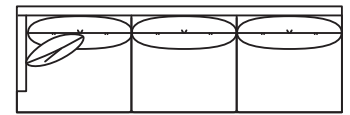

### CARLIE COLLECTION

9890-108QS Sofa  
W108" D41.5" H37"

Also Available As: 9890-96QS (W96")

9890-JRCAQS  
4-Seat w/Built-In Corner RAF  
W137.5" D41.5" H37"

9890-JLCAQS  
4-Seat w/Built-In Corner RAF  
W137.5" D41.5" H37"

9890-ZQS  
Corner Chair  
W41.5" D41.5" H37"

9890-HLQS  
3-Seat LAF  
W98" D41.5" H37"  
W122" Also Available  
As: 9890-HLBQS

9890-HRQS  
3-Seat RAF  
W98" D41.5" H37"  
W122" Also Available  
As: 9890-HRBQS