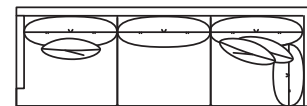

### CARLIE COLLECTION

9890-108QS Sofa  
W108" D41.5" H37"

Also Available As: 9890-96QS (W96")

9890-JRCAQS  
4-Seat w/Built-In Corner RAF  
W137.5" D41.5" H37"

9890-JLCAQS  
4-Seat w/Built-In Corner RAF  
W137.5" D41.5" H37"

9890-ZQS  
Corner Chair  
W41.5" D41.5" H37"

9890-HLQS  
3-Seat LAF  
W98" D41.5" H37"  
W122" Also Available  
As: 9890-HLBQS

9890-HRQS  
3-Seat RAF  
W98" D41.5" H37"  
W122" Also Available  
As: 9890-HRBQS

9890-CRQS  
3-Seat w/Built-In Corner RAF  
W111" D41.5" H37"  
W126.5" Also Available As:  
9890-CRBQS

9890-CLQS  
3-Seat w/Built-In Corner LAF  
W111" D41.5" H37"  
W126.5" Also Available As:  
9890-CLBQS