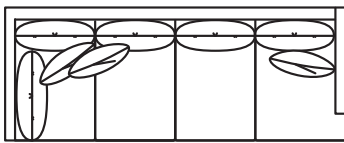

## II

9890-43QS  
Chair  
W43" D40.5" H37"

9890-10QS  
Ottoman  
W38" D25" H17"

### CARLIE COLLECTION

9890-108QS Sofa  
W108" D41.5" H37"

Also Available As: 9890-96QS (W96")

9890-JRCAQS  
4-Seat w/Built-In Corner RAF  
W137.5" D41.5" H37"

9890-JLCAQS  
4-Seat w/Built-In Corner RAF  
W137.5" D41.5" H37"