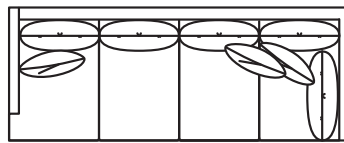

## II

9890-43QS  
Chair  
W43" D40.5" H37"

9890-10QS  
Ottoman  
W38" D25" H17"

### CARLIE COLLECTION

9890-108QS Sofa  
W108" D41.5" H37"

Also Available As: 9890-96QS (W96")

9890-JRCAQS  
4-Seat w/Built-In Corner RAF  
W137.5" D41.5" H37"

9890-JLCAQS  
4-Seat w/Built-In Corner RAF  
W137.5" D41.5" H37"