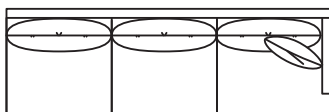

### CARLIE COLLECTION

9890-108QS Sofa  
W108" D41.5" H37"

Also Available As: 9890-96QS (W96")

9890-JRCAQS  
4-Seat w/Built-In Corner RAF  
W137.5" D41.5" H37"

9890-JLCAQS  
4-Seat w/Built-In Corner RAF  
W137.5" D41.5" H37"

9890-ZQS  
Corner Chair  
W41.5" D41.5" H37"

9890-HLQS  
3-Seat LAF  
W98" D41.5" H37"  
W122" Also Available  
As: 9890-HLBQS

9890-HRQS  
3-Seat RAF  
W98" D41.5" H37"  
W122" Also Available  
As: 9890-HRBQS