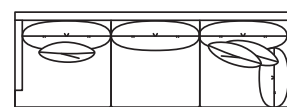

RESERVE COLLECTION

I

TORIE COLLECTION

9892-83QS Sofa
W83" D36" H34"

9892-31QS
Chair
W31" D35" H32.5"

9892-10QS
Ottoman
W29" D23" H17"

9892-ZQS
Corner Chair
W36" D36" H34"

9892-HLQS
3-Seat LAF
W80" D36" H34"

9892-HRQS
3-Seat RAF
W80" D36" H34"

9892-CRQS
3-Seat w/Built-In Corner RAF
W89.5" D36" H34"

9892-CLQS
3-Seat w/Built-In Corner LAF
W89.5" D36" H34"

9892-ERQS
2-Seat RAF
W55" D36" H34"

9892-ELQS
2-Seat LAF
W55" D36" H34"