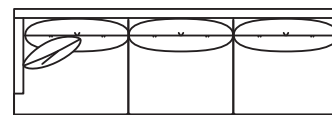

RESERVE COLLECTION

I

TORIE COLLECTION

9892-83QS Sofa
W83" D36" H34"

9892-31QS
Chair
W31" D35" H32.5"

9892-10QS
Ottoman
W29" D23" H17"

9892-ZQS
Corner Chair
W36" D36" H34"

9892-HLQS
3-Seat LAF
W80" D36" H34"

9892-HRQS
3-Seat RAF
W80" D36" H34"

9892-CRQS
3-Seat w/Built-In Corner RAF
W89.5" D36" H34"

9892-CLQS
3-Seat w/Built-In Corner LAF
W89.5" D36" H34"

9892-ERQS
2-Seat RAF
W55" D36" H34"

9892-ELQS
2-Seat LAF
W55" D36" H34"

9892-JRCAQS
4-Seat w/Built-In Corner RAF
W115" D36" H34"

9892-JLCAQS
4-Seat w/Built-In Corner LAF
W115" D36" H34"