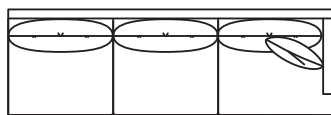

RESERVE COLLECTION

I

TORIE COLLECTION

9892-83QS Sofa
W83" D36" H34"

9892-31QS
Chair
W31" D35" H32.5"

9892-10QS
Ottoman
W29" D23" H17"

9892-ZQS
Corner Chair
W36" D36" H34"

9892-HLQS
3-Seat LAF
W80" D36" H34"

9892-HRQS
3-Seat RAF
W80" D36" H34"

9892-CRQS
3-Seat w/Built-In Corner RAF
W89.5" D36" H34"

9892-CLQS
3-Seat w/Built-In Corner LAF
W89.5" D36" H34"

9892-ERQS
2-Seat RAF
W55" D36" H34"

9892-ELQS
2-Seat LAF
W55" D36" H34"

9892-JRCAQS
4-Seat w/Built-In Corner RAF
W115" D36" H34"

9892-JLCAQS
4-Seat w/Built-In Corner LAF
W115" D36" H34"