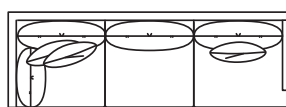

RESERVE COLLECTION

I

TORIE COLLECTION

9892-83QS Sofa
W83" D36" H34"

9892-31QS
Chair
W31" D35" H32.5"

9892-10QS
Ottoman
W29" D23" H17"

9892-ZQS
Corner Chair
W36" D36" H34"

9892-HLQS
3-Seat LAF
W80" D36" H34"

9892-HRQS
3-Seat RAF
W80" D36" H34"

9892-CRQS
3-Seat w/Built-In Corner RAF
W89.5" D36" H34"

9892-CLQS
3-Seat w/Built-In Corner LAF
W89.5" D36" H34"

9892-ERQS
2-Seat RAF
W55" D36" H34"

9892-ELQS
2-Seat LAF
W55" D36" H34"