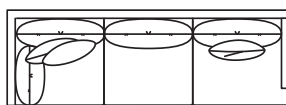

## 9955 COLLECTION

9955-36QS Chair  
W39" D41" H34.5"

9955-DRQS  
Reserve Single Seat  
RAF  
W36" D41" H34.5"

9955-DLQS  
Reserve Single Seat  
LAF  
W36" D41" H34.5"

9955-DQS Reserve  
Single Seat Armless  
W32" D41" H34.5"

9955-EQS Reserve Two  
Seat Armless  
W64" D41" H34.5"

9955-CRQS  
3-Seat w/ Corner RAF  
W108" D41" H34.5"

9955-CLQS  
3-Seat w/Corner LAF  
W108" D41" H34.5"

9955-90QS Reserve 3  
Over 1 Bench Sofa  
W90" D41" H34.5"