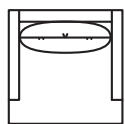

## 9955 COLLECTION

9955-36QS Chair  
W39" D41" H34.5"

9955-DRQS  
Reserve Single Seat  
RAF  
W36" D41" H34.5"

9955-DLQS  
Reserve Single Seat  
LAF  
W36" D41" H34.5"

9955-DQS Reserve  
Single Seat Armless  
W32" D41" H34.5"