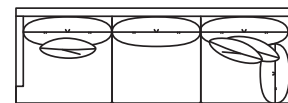

## 9955 COLLECTION

9955-36QS Chair  
W39" D41" H34.5"

9955-DRQS  
Reserve Single Seat  
RAF  
W36" D41" H34.5"

9955-DLQS  
Reserve Single Seat  
LAF  
W36" D41" H34.5"

9955-DQS Reserve  
Single Seat Armless  
W32" D41" H34.5"

9955-EQS Reserve Two  
Seat Armless  
W64" D41" H34.5"

9955-CRQS  
3-Seat w/ Corner RAF  
W108" D41" H34.5"

9955-CLQS  
3-Seat w/Corner LAF  
W108" D41" H34.5"

9955-90QS Reserve 3  
Over 1 Bench Sofa  
W90" D41" H34.5"