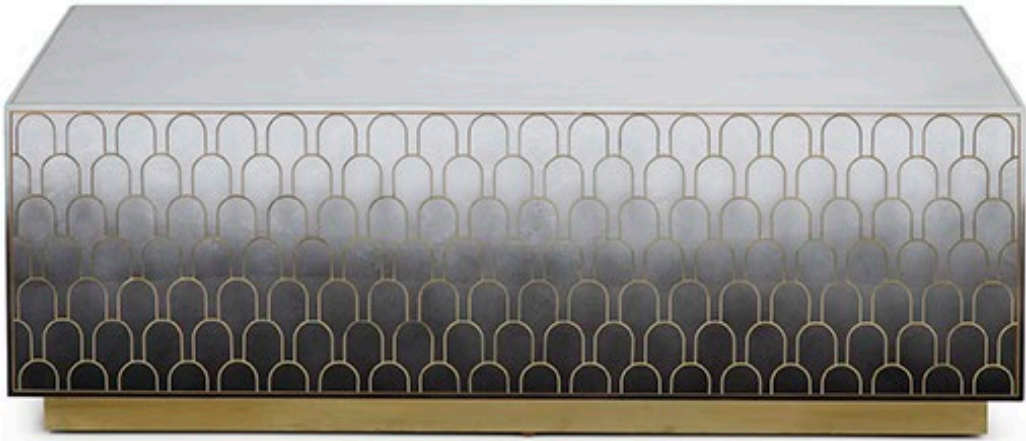

BETHAN  
GRAY

SHAMSIAN  
COLLECTION

## 2100-40 NIZWA BLOCK RECTANGULAR COFFEE TABLE

W48" D29.5" H16" (W122 D75 H41 cm.)

AS SHOWN FINISH: WHITE MONOCHROME BIRDSEYE MAPLE

HIGH GLOSS FINISH STANDARD.

BRASS, COPPER, OR NICKEL ACCENTS AVAILABLE.

AVAILABLE IN:

2100-40CH - CHARCOAL

2100-40JA - GRADIENT JADE

2100-40PI - GRADIENT PINK BIRDSEYE MAPLE

2100-40SP - CUSTOM FINISH

2100-40TE - GRADIENT TEAL

2100-40WH - WHITE BIRDSEYE MAPLE

2100-40WM - WHITE MONOCHROME BIRDSEYE MAPLE