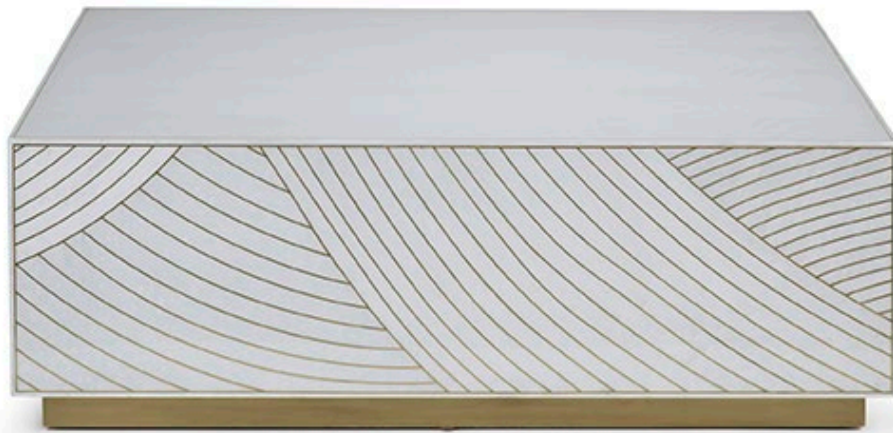

SHAMSIAN  
COLLECTION

## 2101-40 DHOW BLOCK SQUARE COFFEE TABLE

W48" D48" H16" (W122 D122 H41 cm.)  
AS SHOWN FINISH: WHITE BIRDSEYE MAPLE  
HIGH GLOSS FINISH STANDARD.  
BRASS, COPPER, OR NICKEL ACCENTS AVAILABLE.

AVAILABLE IN: