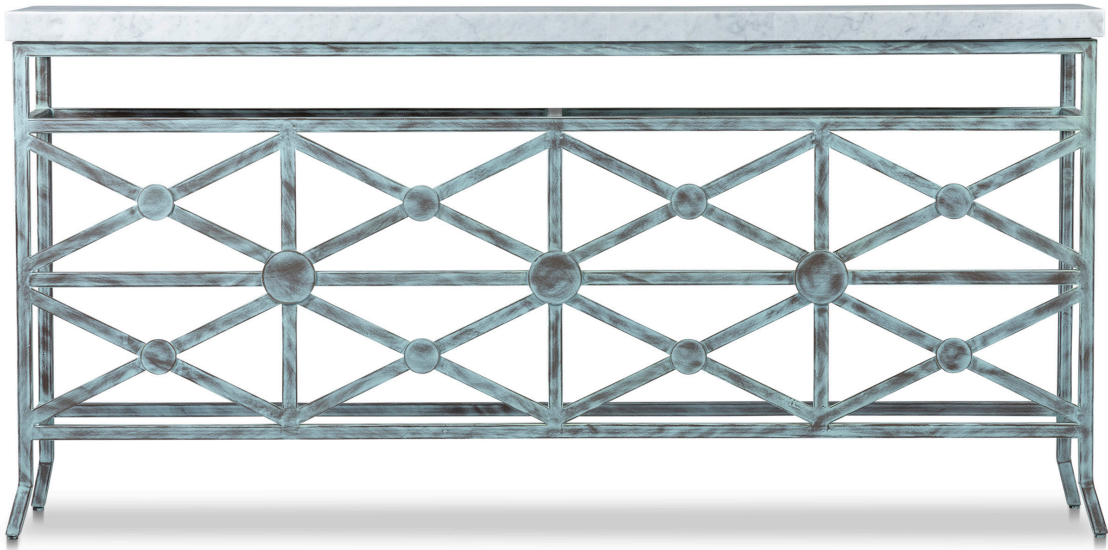

BROWNE & MOORE

MCMLXXI

ETON MANOR CONSOLE TABLE

211BAM-44

W70.5" x D13" x H34" (W179 x D33 x H86 cm.)

As Shown Finish: Verde Patina (Flat)

Finish Options: BAM Paint Finishes

Features: Bianco Carrara Marble,

Optional Brass Medallions.