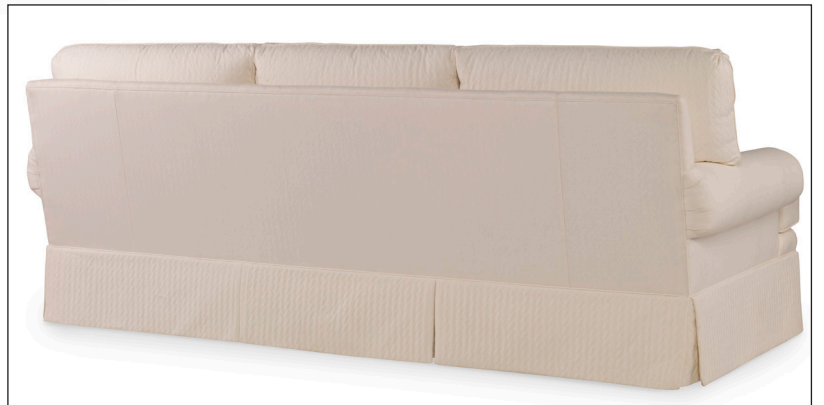

E J V I C T O R

673-92 AS YOU LIKE IT PLUS LAWSON ARM THREE SEAT SOFA

W92" D40" H36" (W234 D102 H91 cm.)
Arm Height: 23.5" (60 cm.) Seat Height: 18.5" (47 cm.)
Seat Depth: 24" (61 cm.) Inside Width: 76" (193 cm.)
COM Yardage: 20 1/2 yds.
(Kick Pleat Skirt 22 yds.)

*Features Three Supreme Lux Seat Cushions, Three Blendown Back Pillows,
Two Microdown Throw Pillows (18x18) and Lawson Arm. Choice of Loose Box
or Loose Knife Edge Back Pillows and Skirted, Tapered or Turned Leg Base.
Also Available in Width 90" - 673-90*