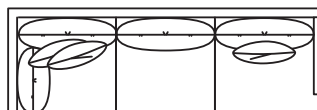

RESERVE COLLECTION

II

GATSBY COLLECTION

9882-82QS Sofa
W82" D39" H34.5"

9882-33QS
Chair
W33" D39" H34.5"

9882-10QS
Ottoman
W31" D23" H17"

9882-HLQS
3-Seat LAF
W80" D39" H34.5"

9882-HRQS
3-Seat RAF
W80" D39" H34.5"

9882-CRQS
3-Seat w/Built-In Corner RAF
W95" D39" H34.5"

9882-CLQS
3-Seat w/Built-In Corner LAF
W95" D39" H34.5"