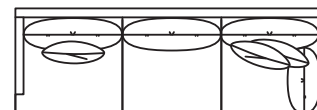

RESERVE COLLECTION

II

GATSBY COLLECTION

9882-82QS Sofa
W82" D39" H34.5"

9882-33QS
Chair
W33" D39" H34.5"

9882-10QS
Ottoman
W31" D23" H17"

9882-HLQS
3-Seat LAF
W80" D39" H34.5"

9882-HRQS
3-Seat RAF
W80" D39" H34.5"

9882-CRQS
3-Seat w/Built-In Corner RAF
W95" D39" H34.5"

9882-CLQS
3-Seat w/Built-In Corner LAF
W95" D39" H34.5"