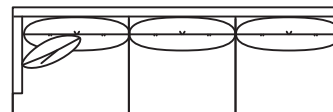

RESERVE COLLECTION

II

GATSBY COLLECTION

9882-82QS Sofa
W82" D39" H34.5"

9882-33QS
Chair
W33" D39" H34.5"

9882-10QS
Ottoman
W31" D23" H17"

9882-HLQS
3-Seat LAF
W80" D39" H34.5"

9882-HRQS
3-Seat RAF
W80" D39" H34.5"

9882-CRQS
3-Seat w/Built-In Corner RAF
W95" D39" H34.5"

9882-CLQS
3-Seat w/Built-In Corner LAF
W95" D39" H34.5"