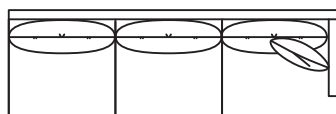

RESERVE COLLECTION

II

GATSBY COLLECTION

9882-82QS Sofa
W82" D39" H34.5"

9882-33QS
Chair
W33" D39" H34.5"

9882-10QS
Ottoman
W31" D23" H17"

9882-HLQS
3-Seat LAF
W80" D39" H34.5"

9882-HRQS
3-Seat RAF
W80" D39" H34.5"

9882-CRQS
3-Seat w/Built-In Corner RAF
W95" D39" H34.5"

9882-CLQS
3-Seat w/Built-In Corner LAF
W95" D39" H34.5"